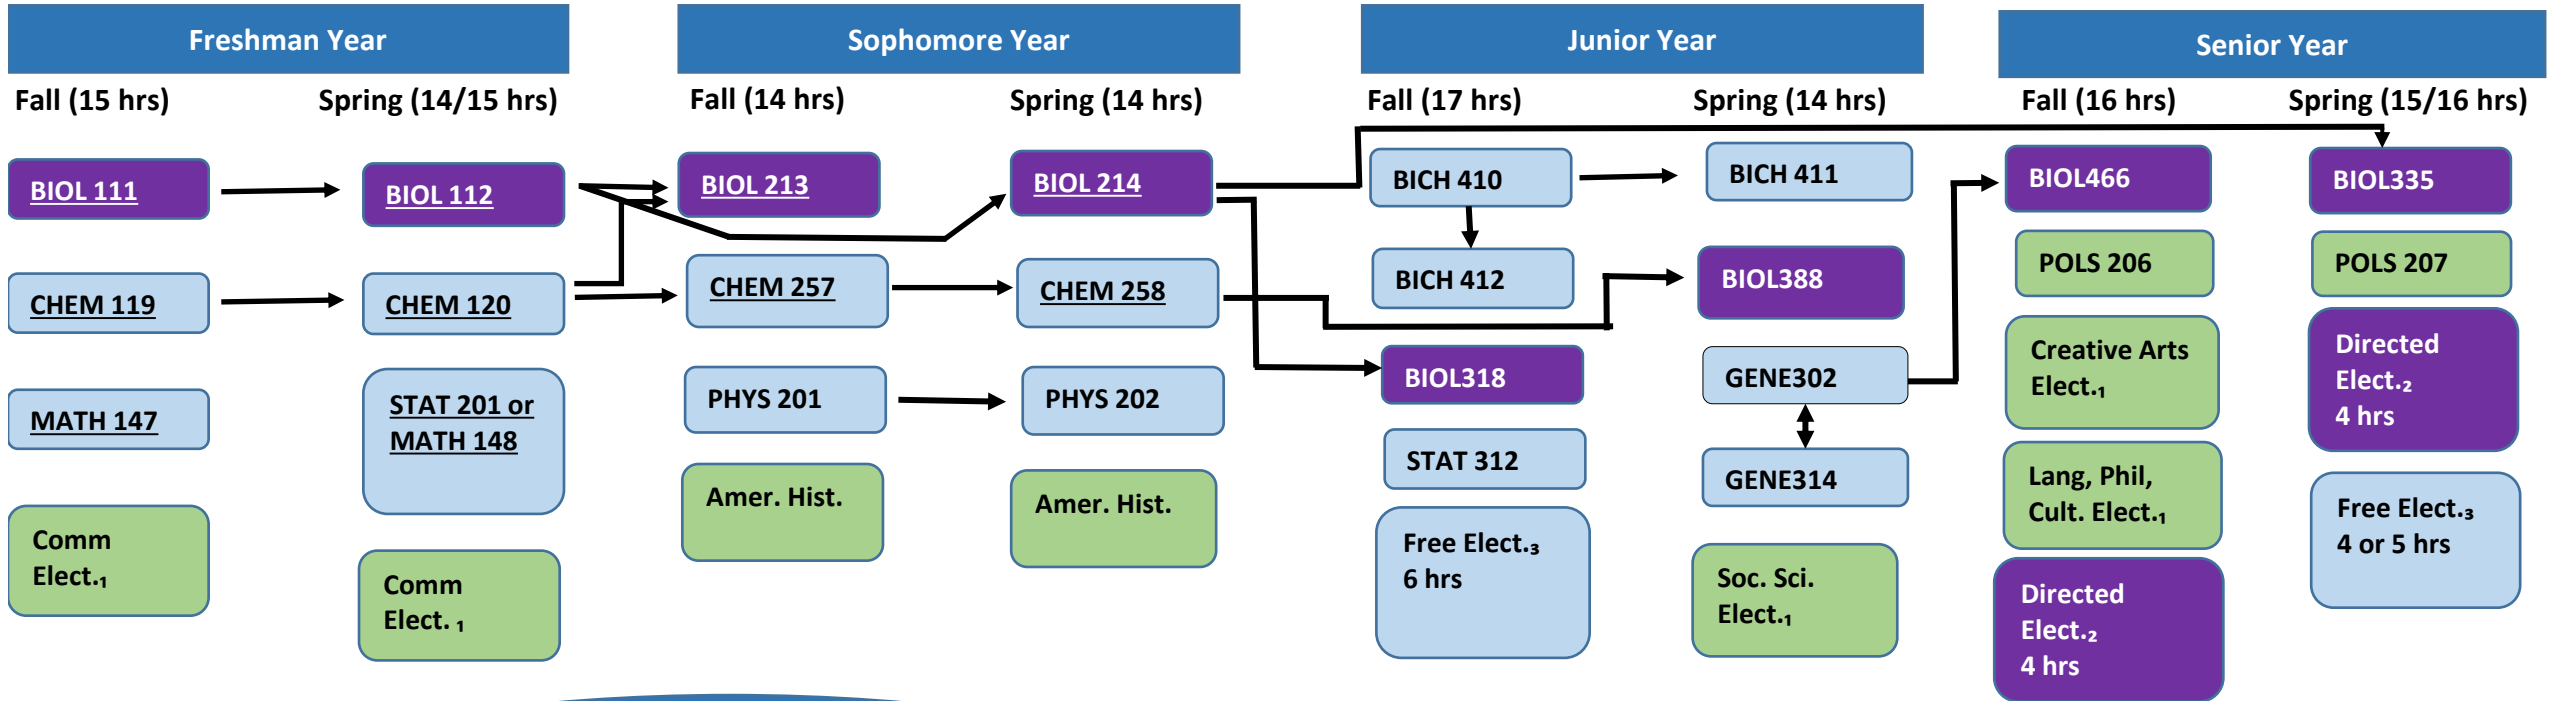

**BS Zoology**  
**Recommended Degree Plan**  
 120 semester hours

**Footnotes:**

1. See [core.tamu.edu](http://core.tamu.edu) for course options. One International and Cultural Diversity and one Cultural Discourse required to graduate.
2. See catalog for course options. Two courses must be designated Writing Intensive.
3. Select from any 100-499 course not used elsewhere except AGLS 101, ASCC 101, ASCC 102, ASCC 289, BIMS 101, BIOL 107, BIOL 113, BIOL 206, BUSN 100, CHEM 106, CHEM 116, HORT101, MATH 102, MATH 142, WFSC 101. Only one KINE 199 may be used as a general elective.

University Core Curriculum

Major Coursework

Underline indicates CBK coursework to be completed before start of Junior Year

Course order/prerequisite order indicated by arrows →

Courses must be taken concurrently ↔